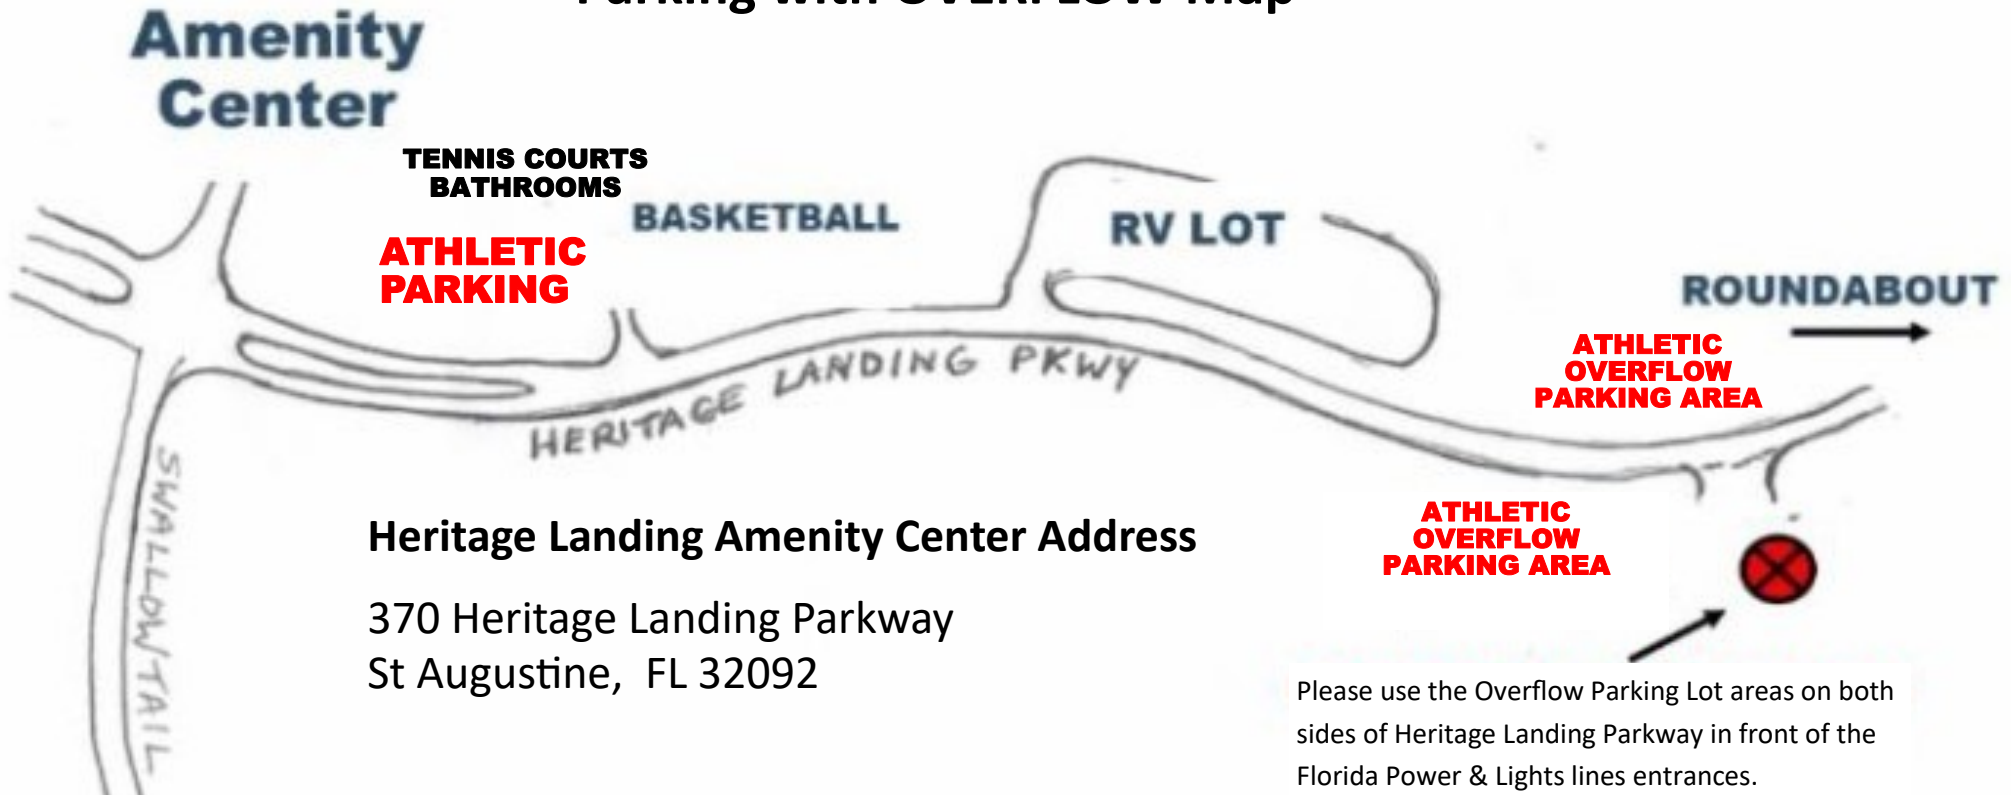

# Heritage Landing Athletic Fields Map

Amenity Center & Pool –  
No parking.  
Use Basketball parking and Overflow parking lots

RV Lot and field fence line

# Parking with OVERFLOW Map

## Heritage Landing Amenity Center Address

370 Heritage Landing Parkway  
St Augustine, FL 32092

Please use the Overflow Parking Lot areas on both sides of Heritage Landing Parkway in front of the Florida Power & Lights lines entrances.